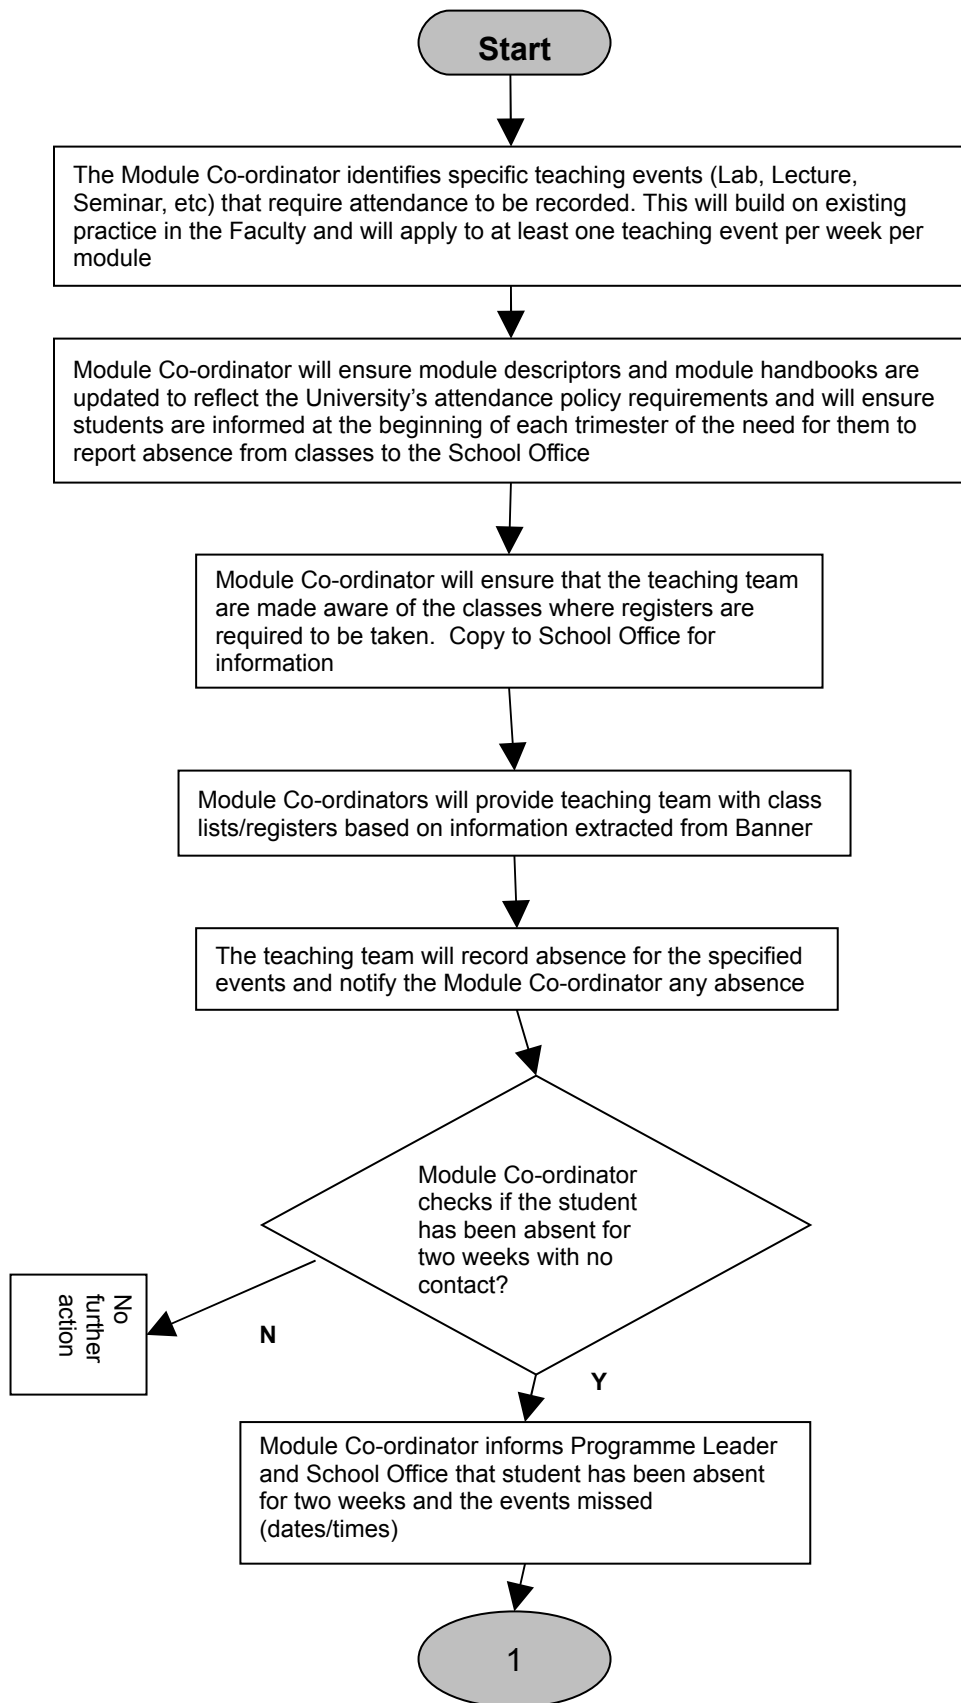

Faculty of Science and Technology

Student Absence Procedures Flowchart

Faculty of Science and Technology Student Absence Procedures Flowchart

**Faculty of Science and Technology
Student Absence Procedures Flowchart**